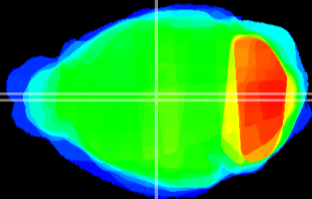

Coronal

Sagittal-R

Sagittal-L

ViBrism: CX15508
Horizontal

MD