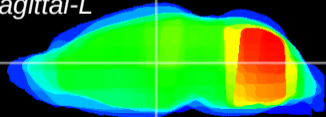

Coronal

Sagittal-R

Sagittal-L

ViBrism: CX15508
Horizontal

MD