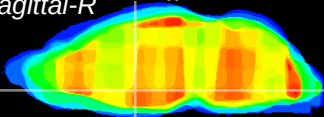

Coronal

Sagittal-R

Sagittal-L

ViBrism: CX15510
Horizontal

Pa