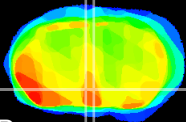

Coronal

Sagittal-R

Sagittal-L

ViBrism: CX15510
Horizontal

Pa