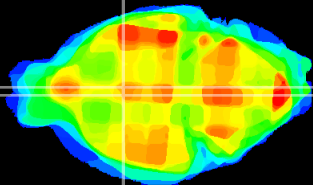

Coronal

Sagittal-R

Sagittal-L

ViBrism: CX15510
Horizontal

Pa