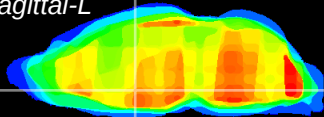

Coronal

Sagittal-R

Sagittal-L

ViBrism: CX15510
Horizontal

Pa