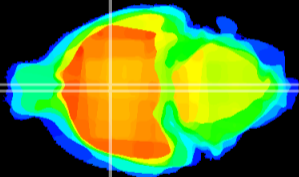

Coronal

Sagittal-R

Sagittal-L

ViBriSm: CX15513
Horizontal

SPa dorsal