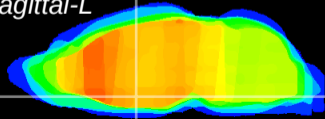

Coronal

Sagittal-R

Sagittal-L

ViBriSm: CX15513
Horizontal

SPa dorsal