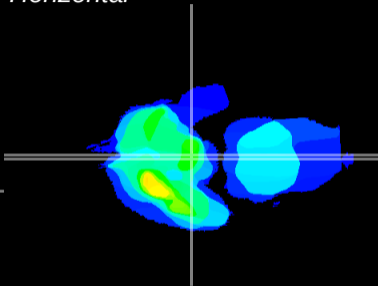

Coronal

Sagittal-R

Sagittal-L

ViBrism: CX15519
Horizontal

ME