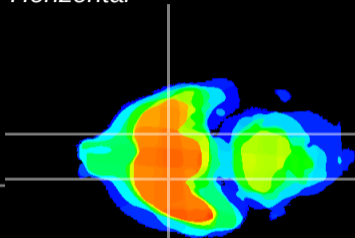

Coronal

Sagittal-R

Sagittal-L

ViBrism: CX15521
Horizontal

S0