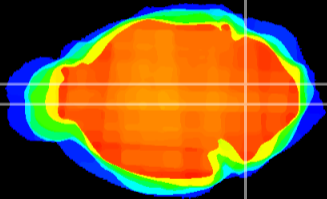

Coronal

Sagittal-R

Sagittal-L

ViBrism: CX15522
Horizontal

MVe