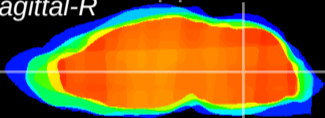

Coronal

Sagittal-R

Sagittal-L

ViBrism: CX15522
Horizontal

MVe