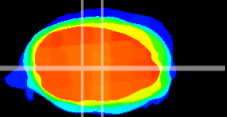

Coronal

Sagittal-R

Sagittal-L

ViBrism: CX15522
Horizontal

MVe