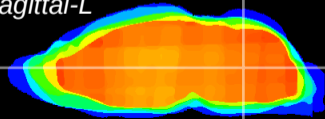

Coronal

Sagittal-R

Sagittal-L

ViBrism: CX15522
Horizontal

MVe