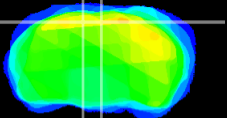

Coronal

Sagittal-R

Sagittal-L

ViBrism: CX15526
Horizontal

RS