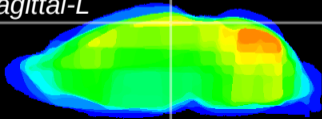

Coronal

Sagittal-R

Sagittal-L

ViBrism: CX15526
Horizontal

RS