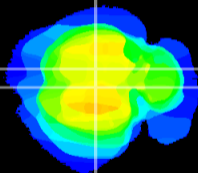

Coronal

Sagittal-R

Sagittal-L

ViBrism: CX15526
Horizontal

RS