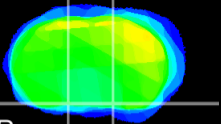

Coronal

Sagittal-R

Sagittal-L

ViBrism: CX15526
Horizontal

S0