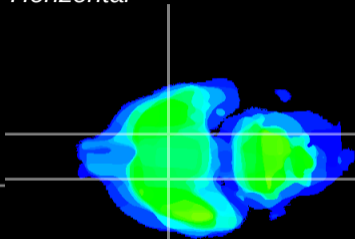

Coronal

Sagittal-R

Sagittal-L

ViBrism: CX15526
Horizontal

S0