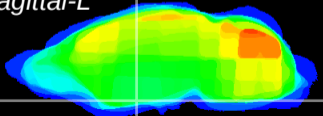

Coronal

Sagittal-R

Sagittal-L

ViBrism: CX15526
Horizontal

S0