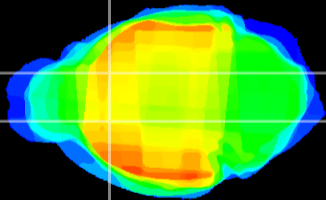

Coronal

Sagittal-R

Sagittal-L

ViBrism: CX15527  
Horizontal

CPU medial