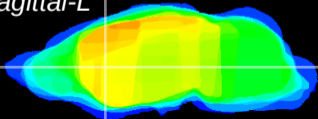

Coronal

Sagittal-R

Sagittal-L

ViBrism: CX15527  
Horizontal

CPU medial