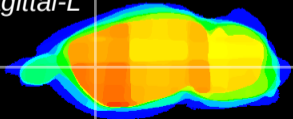

Coronal

Sagittal-R

Sagittal-L

ViBrism: CX15533
Horizontal

CPU lateral