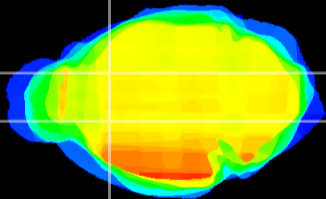

Coronal

Sagittal-R

Sagittal-L

ViBrism: CX15534  
Horizontal

CPU medial