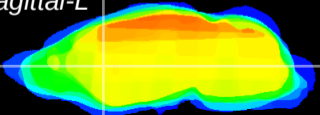

Coronal

Sagittal-R

Sagittal-L

ViBrism: CX15534  
Horizontal

CPU medial