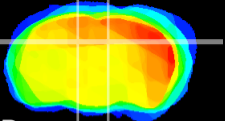

Coronal

Sagittal-R

Sagittal-L

ViBrism: CX15534
Horizontal

DG