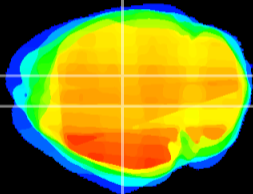

Coronal

Sagittal-R

Sagittal-L

ViBrism: CX15534
Horizontal

DG