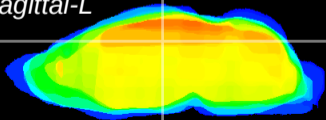

Coronal

Sagittal-R

Sagittal-L

ViBrism: CX15534
Horizontal

DG