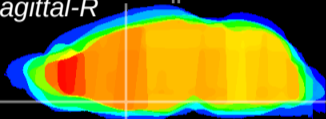

Coronal

Sagittal-R

Sagittal-L

ViBriSM: CX15535
Horizontal

MPA