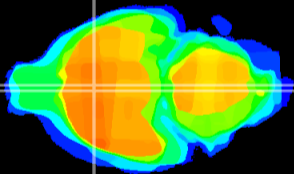

Coronal

Sagittal-R

Sagittal-L

ViBriSM: CX15535
Horizontal

MPA