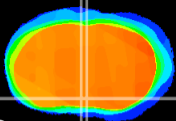

Coronal

Sagittal-R

Sagittal-L

ViBriSM: CX15535
Horizontal

MPA