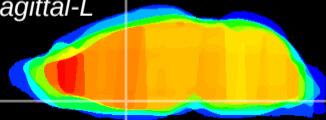

Coronal

Sagittal-R

Sagittal-L

ViBriSM: CX15535
Horizontal

MPA