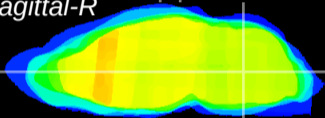

Coronal

Sagittal-R

Sagittal-L

ViBrism: CX15536
Horizontal

MVe