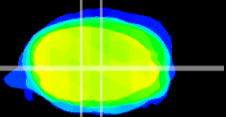

Coronal

Sagittal-R

Sagittal-L

ViBrism: CX15536
Horizontal

MVe