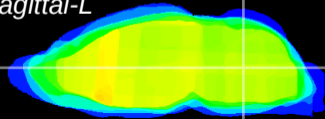

Coronal

Sagittal-R

Sagittal-L

ViBrism: CX15536
Horizontal

MVe