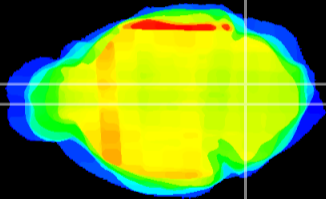

Coronal

Sagittal-R

Sagittal-L

ViBrism: CX15536
Horizontal

MVe