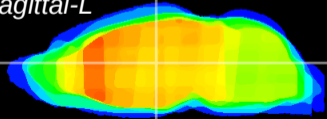

Coronal

Sagittal-R

Sagittal-L

ViBrism: CX15539
Horizontal

MD