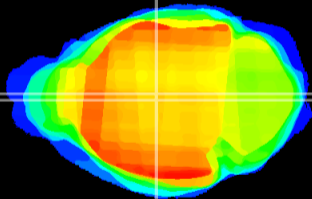

Coronal

Sagittal-R

Sagittal-L

ViBrism: CX15539
Horizontal

MD