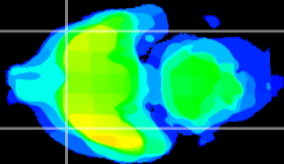

Coronal

Sagittal-R

Sagittal-L

ViBrism: CX15545
Horizontal

Pir