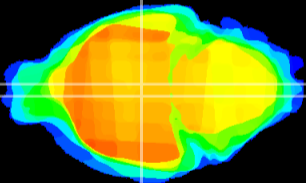

Coronal

Sagittal-R

Sagittal-L

ViBrism: CX15549
Horizontal

DM