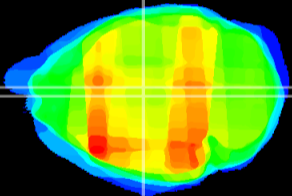

Coronal

Sagittal-R

Sagittal-L

ViBrism: CX15550
Horizontal

Hb