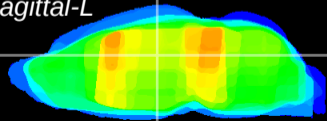

Coronal

Sagittal-R

Sagittal-L

ViBrism: CX15550
Horizontal

Hb