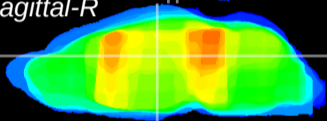

Coronal

Sagittal-R

Sagittal-L

ViBrism: CX15550
Horizontal

Hb