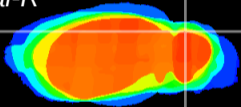

Coronal

Sagittal-R

Sagittal-L

ViBrism: CX15553
Horizontal

Cb lobe