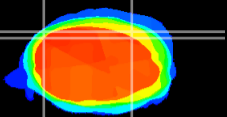

Coronal

Sagittal-R

Sagittal-L

ViBrism: CX15553
Horizontal

Cb lobe