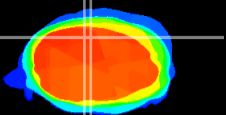

Coronal

Sagittal-R

Sagittal-L

ViBrism: CX15553
Horizontal

Cb vermis