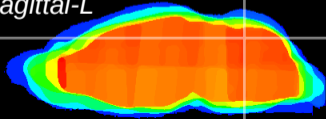

Coronal

Sagittal-R

Sagittal-L

ViBrism: CX15553
Horizontal

Cb vermis