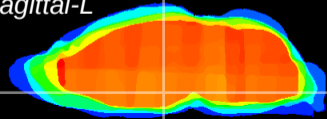

Coronal

Sagittal-R

Sagittal-L

ViBrism: CX15553
Horizontal

DM