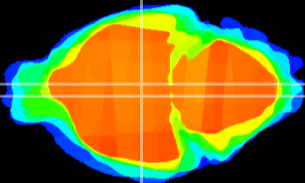

Coronal

Sagittal-R

Sagittal-L

ViBrism: CX15553
Horizontal

DM