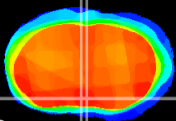

Coronal

Sagittal-R

Sagittal-L

ViBriSM: CX15566  
Horizontal

MPA