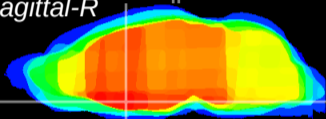

Coronal

Sagittal-R

Sagittal-L

ViBriSM: CX15566  
Horizontal

MPA