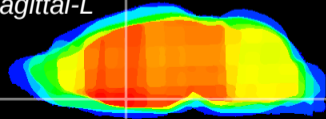

Coronal

Sagittal-R

Sagittal-L

ViBriSM: CX15566  
Horizontal

MPA