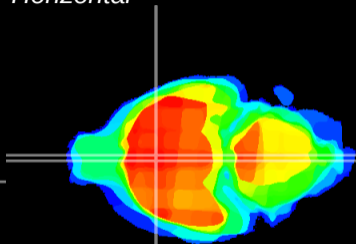

Coronal

Sagittal-R

Sagittal-L

ViBriSM: CX15566  
Horizontal

MPA