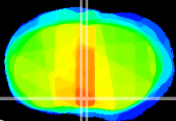

Coronal

Sagittal-R

Sagittal-L

ViBrism: CX15567
Horizontal

MPA