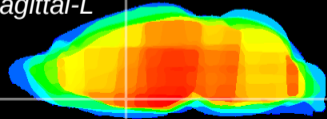

Coronal

Sagittal-R

Sagittal-L

ViBrism: CX15567
Horizontal

MPA