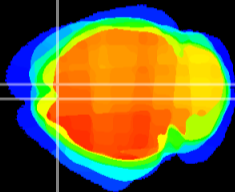

Coronal

Sagittal-R

Sagittal-L

ViBrism: CX15572
Horizontal

Cx motor