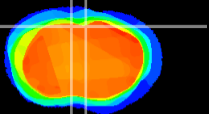

Coronal

Sagittal-R

Sagittal-L

ViBrism: CX15572
Horizontal

Cx motor