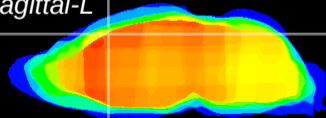

Coronal

Sagittal-R

Sagittal-L

ViBrism: CX15572
Horizontal

Cx motor