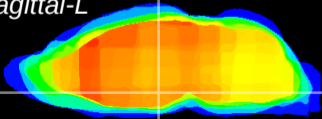

Coronal

Sagittal-R

Sagittal-L

ViBrism: CX15572
Horizontal

DM