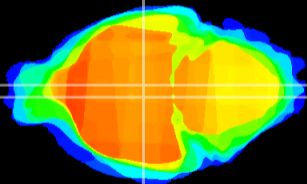

Coronal

Sagittal-R

Sagittal-L

ViBrism: CX15572
Horizontal

DM