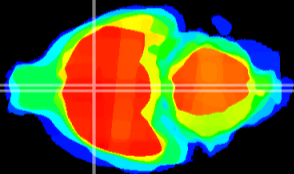

Coronal

Sagittal-R

Sagittal-L

ViBrism: CX15577
Horizontal

MPA