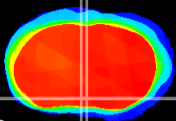

Coronal

Sagittal-R

Sagittal-L

ViBrism: CX15577
Horizontal

MPA