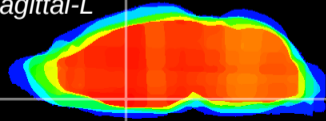

Coronal

Sagittal-R

Sagittal-L

ViBrism: CX15577
Horizontal

MPA