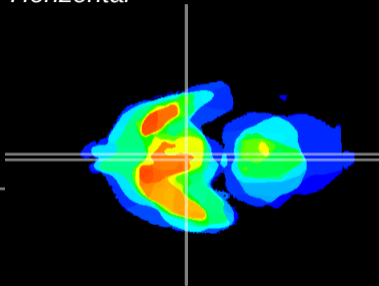

Coronal

Sagittal-R

Sagittal-L

ViBrism: CX15578
Horizontal

Arc