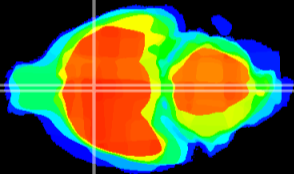

Coronal

Sagittal-R

Sagittal-L

ViBrism: CX15586
Horizontal

MPA