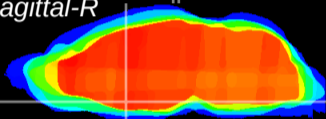

Coronal

Sagittal-R

Sagittal-L

ViBrism: CX15586
Horizontal

MPA