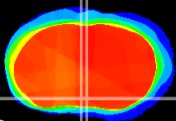

Coronal

Sagittal-R

Sagittal-L

ViBrism: CX15586
Horizontal

MPA