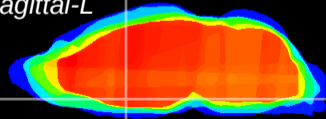

Coronal

Sagittal-R

Sagittal-L

ViBrism: CX15586
Horizontal

MPA