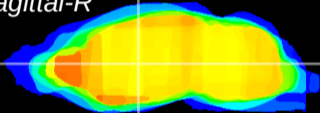

Coronal

Sagittal-R

Sagittal-L

ViBrism: CX15592
Horizontal

VA/VL