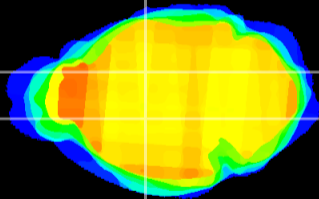

Coronal

Sagittal-R

Sagittal-L

ViBrism: CX15592
Horizontal

VA/VL