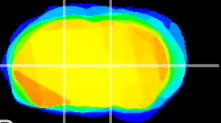

Coronal

Sagittal-R

Sagittal-L

ViBrism: CX15592
Horizontal

VA/VL