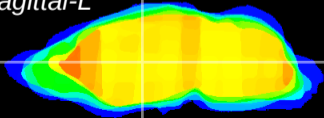

Coronal

Sagittal-R

Sagittal-L

ViBrism: CX15592
Horizontal

VA/VL