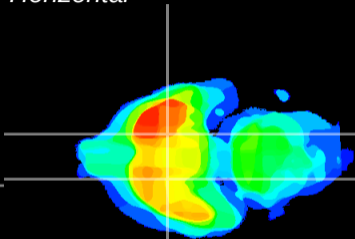

Coronal

Sagittal-R

Sagittal-L

ViBrism: CX15598
Horizontal

S0