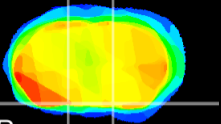

Coronal

Sagittal-R

Sagittal-L

ViBrism: CX15598
Horizontal

S0