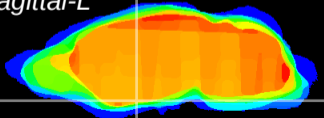

Coronal

Sagittal-R

Sagittal-L

ViBrisM: CX15600
Horizontal

S0