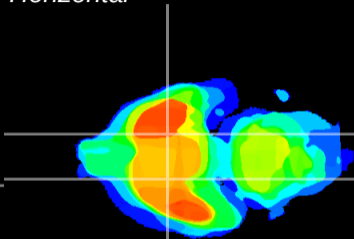

Coronal

Sagittal-R

Sagittal-L

ViBrisM: CX15600
Horizontal

S0