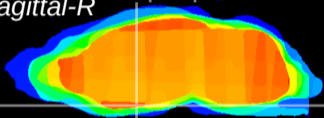

Coronal

Sagittal-R

Sagittal-L

ViBrisM: CX15600
Horizontal

S0