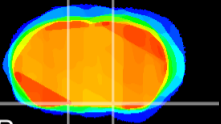

Coronal

Sagittal-R

Sagittal-L

ViBrisM: CX15600
Horizontal

S0