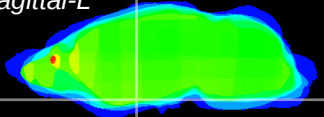

Coronal

Sagittal-R

Sagittal-L

ViBrism: CX15602
Horizontal

S0