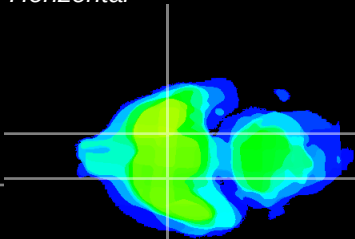

Coronal

Sagittal-R

Sagittal-L

ViBrism: CX15602
Horizontal

S0