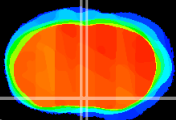

Coronal

Sagittal-R

Sagittal-L

ViBriSM: CX15603
Horizontal

MPA