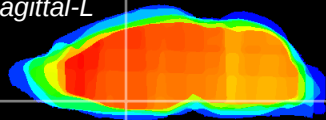

Coronal

Sagittal-R

Sagittal-L

ViBriSM: CX15603
Horizontal

MPA