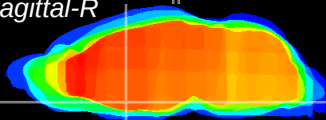

Coronal

Sagittal-R

Sagittal-L

ViBriSM: CX15603
Horizontal

MPA