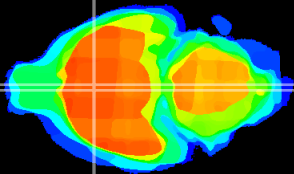

Coronal

Sagittal-R

Sagittal-L

ViBriSM: CX15603
Horizontal

MPA