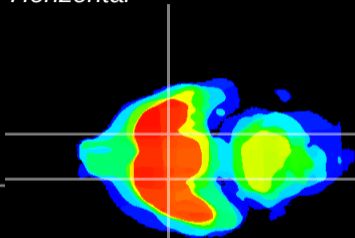

Coronal

Sagittal-R

Sagittal-L

ViBriSM: CX15610
Horizontal

S0