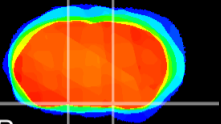

Coronal

Sagittal-R

Sagittal-L

ViBriSM: CX15610
Horizontal

S0