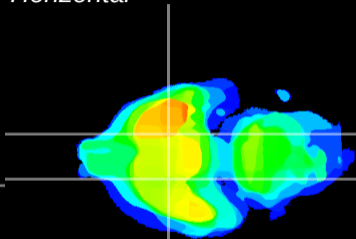

Coronal

Sagittal-R

Sagittal-L

ViBrism: CX15611
Horizontal

S0