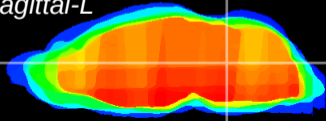

Coronal

Sagittal-R

Sagittal-L

ViBrism: CX15612
Horizontal

Tg