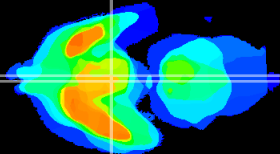

Coronal

Sagittal-R

Sagittal-L

ViBrism: CX15614
Horizontal

Arc