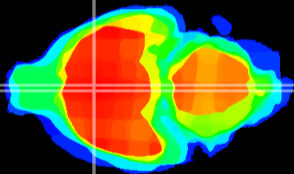

Coronal

Sagittal-R

Sagittal-L

ViBriSM: CX15616
Horizontal

MPA