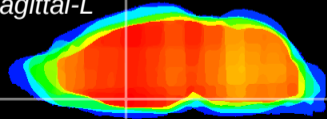

Coronal

Sagittal-R

Sagittal-L

ViBriSM: CX15616
Horizontal

MPA