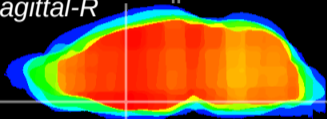

Coronal

Sagittal-R

Sagittal-L

ViBriSM: CX15616
Horizontal

MPA