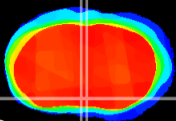

Coronal

Sagittal-R

Sagittal-L

ViBriSM: CX15616
Horizontal

MPA