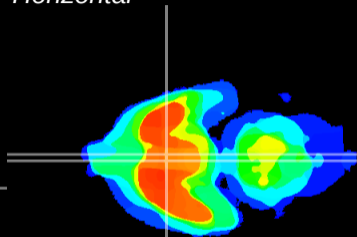

Coronal

Sagittal-R

Sagittal-L

ViBriSM: CX15623
Horizontal

SCN