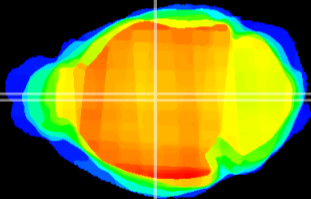

Coronal

Sagittal-R

Sagittal-L

ViBrism: CX15624
Horizontal

MD