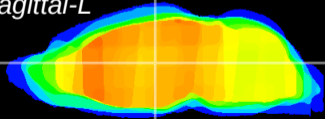

Coronal

Sagittal-R

Sagittal-L

ViBrism: CX15624
Horizontal

MD