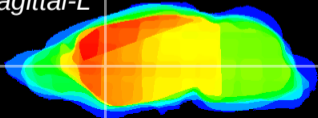

Coronal

Sagittal-R

Sagittal-L

ViBrism: CX15627
Horizontal

CPU medial