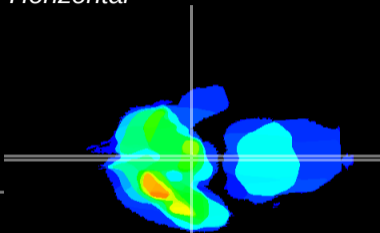

Coronal

Sagittal-R

Sagittal-L

ViBrism: CX15628
Horizontal

ME