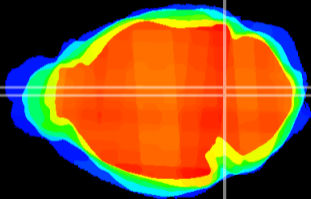

Coronal

Sagittal-R

Sagittal-L

ViBrism: CX15629
Horizontal

Tg