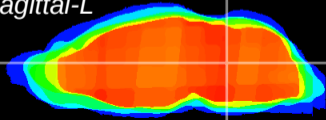

Coronal

Sagittal-R

Sagittal-L

ViBrism: CX15629
Horizontal

Tg