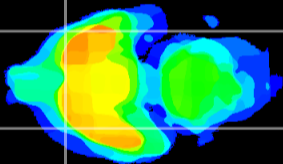

Coronal

Sagittal-R

Sagittal-L

ViBrism: CX15640
Horizontal

Pir