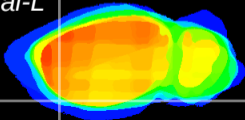

Coronal

Sagittal-R

Sagittal-L

ViBrism: CX15640
Horizontal

Pir