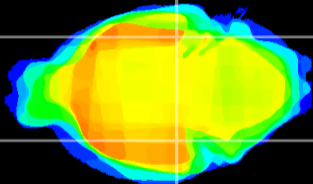

Coronal

Sagittal-R

Sagittal-L

ViBrism: CX15640
Horizontal

ventral S