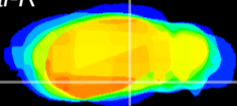

Coronal

Sagittal-R

Sagittal-L

ViBrism: CX15640
Horizontal

ventral S