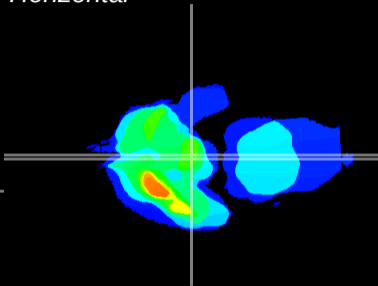

Coronal

Sagittal-R

Sagittal-L

ViBrism: CX15643
Horizontal

ME