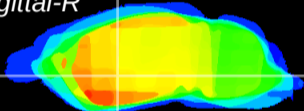

Coronal

Sagittal-R

Sagittal-L

ViBriSM: CX15648
Horizontal

GP