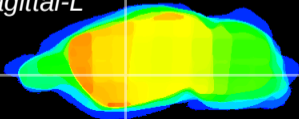

Coronal

Sagittal-R

Sagittal-L

ViBriSM: CX15648
Horizontal

GP