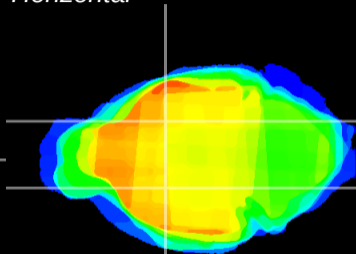

Coronal

Sagittal-R

Sagittal-L

ViBriSM: CX15648
Horizontal

GP