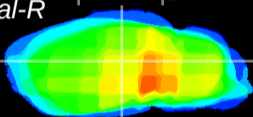

Coronal

Sagittal-R

Sagittal-L

ViBrism: CX15650
Horizontal

LG