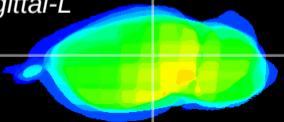

Coronal

Sagittal-R

Sagittal-L

ViBrism: CX15650
Horizontal

LG