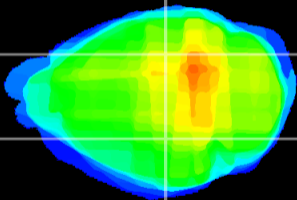

Coronal

Sagittal-R

Sagittal-L

ViBrism: CX15650
Horizontal

LG