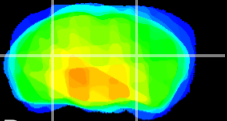

Coronal

Sagittal-R

Sagittal-L

ViBrism: CX15650
Horizontal

LG