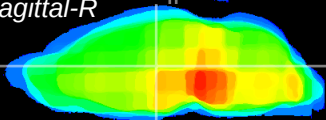

Coronal

Sagittal-R

Sagittal-L

ViBrism: CX15650
Horizontal

MD