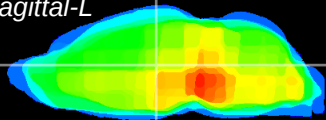

Coronal

Sagittal-R

Sagittal-L

ViBrism: CX15650
Horizontal

MD