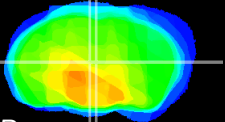

Coronal

Sagittal-R

Sagittal-L

ViBrism: CX15650
Horizontal

MD