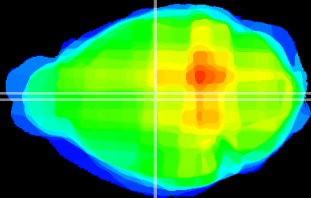

Coronal

Sagittal-R

Sagittal-L

ViBrism: CX15650
Horizontal

MD