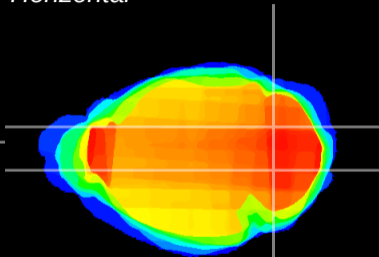

Coronal

Sagittal-R

Sagittal-L

ViBrism: CX15653
Horizontal

Cb nucleus